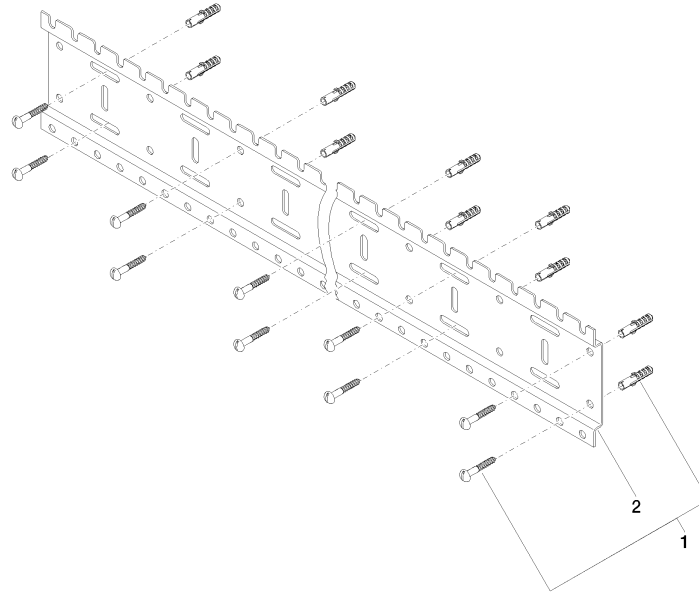

xGRID Installation track 990 mm -

12 320 970 90

- width 990mm
- height 135 mm
- depth 12 mm
- retaining screws and plugs

More information about the xGRID installation track can be found in the planning appendix to the SYMETRICS brochure.

xGRID Installation track 990 mm -

12 320 970 90

mm [inches]

xGRID Installation track 990 mm -

12 320 970 90

Spare parts list

No.	Item Number	Name	Quantity used	Delivery time
1	04 30 31 024 01 90	fixing set	6	2