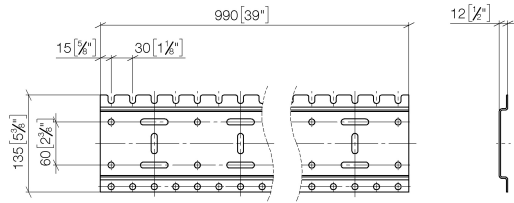

xGRID Installation track 990 mm -

12 320 970 90

- width 990mm
- height 135 mm
- depth 12 mm
- retaining screws and plugs

More information about the xGRID installation track can be found in the planning appendix to the SYMETRICS brochure.

xGRID Installation track 990 mm -

12 320 970 90

mm [inches]

xGRID Installation track 990 mm -

12 320 970 90

Spare parts list

No.	Item Number	Name	Quantity used	Delivery time
1	04 30 31 024 01 90	fixing set	6	2